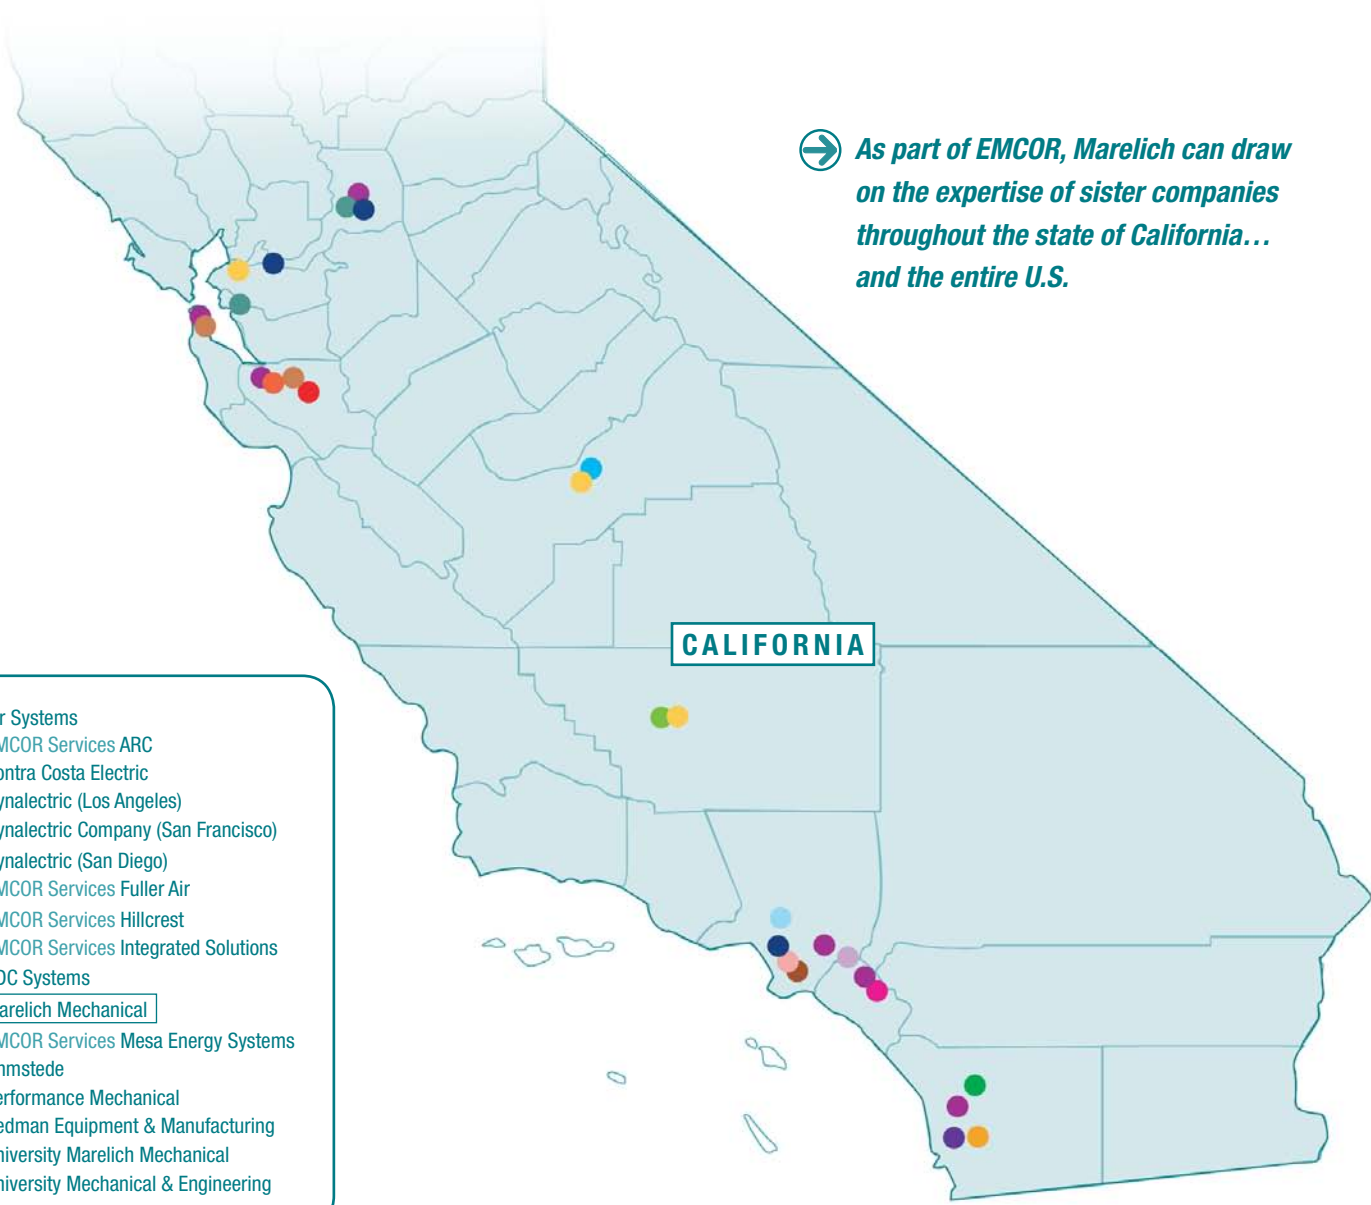

EMCOR in California:

A network of experts ready with solutions for virtually any facilities challenge

➔ *As part of EMCOR, Marelich can draw on the expertise of sister companies throughout the state of California... and the entire U.S.*

- Air Systems
- EMCOR Services ARC
- Contra Costa Electric
- Dynalectric (Los Angeles)
- Dynalectric Company (San Francisco)
- Dynalectric (San Diego)
- EMCOR Services Fuller Air
- EMCOR Services Hillcrest
- EMCOR Services Integrated Solutions
- KDC Systems
- Marelich Mechanical
- EMCOR Services Mesa Energy Systems
- Ohmstede
- Performance Mechanical
- Redman Equipment & Manufacturing
- University Marelich Mechanical
- University Mechanical & Engineering